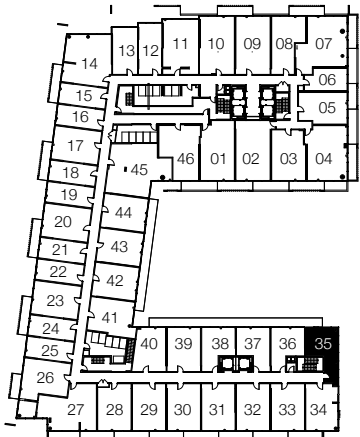

Unit applies to floor 18

Unit applies to floor 17

Unit applies to floor 16

LEVEL 16

LEVEL 17

LEVEL 18

Note: All prices, figures, sizes, specifications and information are subject to change without notice. E.&O.E. All areas and stated dimensions are approximate. Actual usable floor space, living area and square footage may vary from stated floor area. Balcony sizes and locations vary per floor (numbers indicate floor level). All illustrations are artist's concept only. The unit shown may be the reverse of the unit purchased. © 2015 2131 Yonge Development GP Limited . All rights reserved